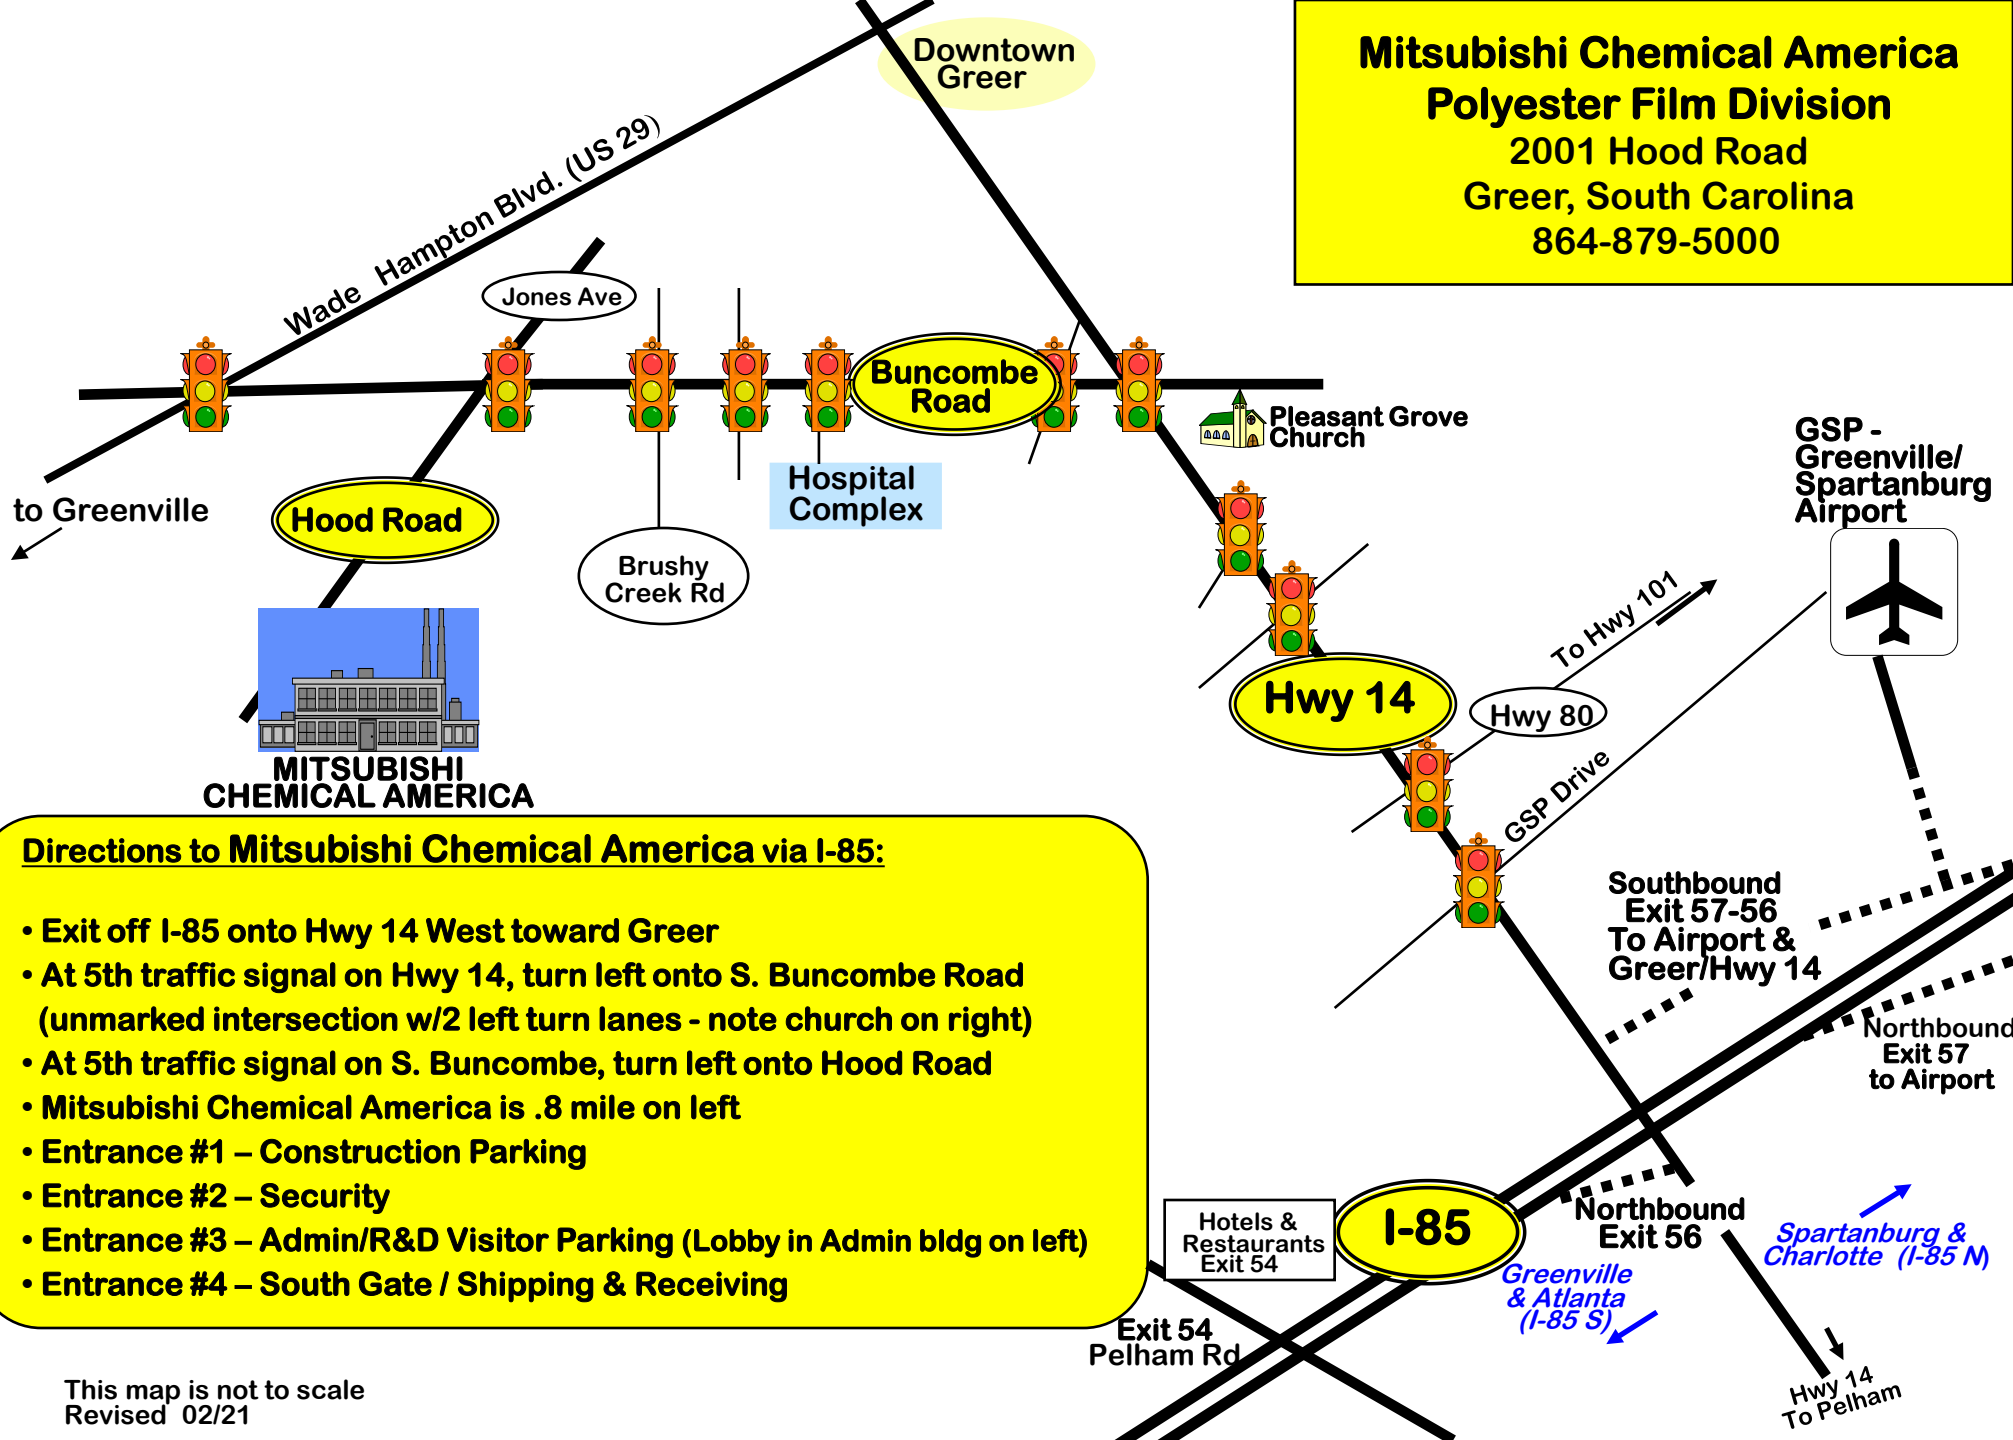

**Mitsubishi Chemical America
Polyester Film Division**
2001 Hood Road
Greer, South Carolina
864-879-5000

Directions to Mitsubishi Chemical America via I-85:

- Exit off I-85 onto Hwy 14 West toward Greer
- At 5th traffic signal on Hwy 14, turn left onto S. Buncombe Road (unmarked intersection w/2 left turn lanes - note church on right)
- At 5th traffic signal on S. Buncombe, turn left onto Hood Road
- Mitsubishi Chemical America is .8 mile on left
- Entrance #1 – Construction Parking
- Entrance #2 – Security
- Entrance #3 – Admin/R&D Visitor Parking (Lobby in Admin bldg on left)
- Entrance #4 – South Gate / Shipping & Receiving

NORTH CAROLINA

Asheville, NC

Charlotte, NC

Greenville

**Mitsubishi Chemical America
Polyester Film Division
2001 Hood Rd, Greer SC**

Columbia

Atlanta, GA

SOUTH CAROLINA

GEORGIA