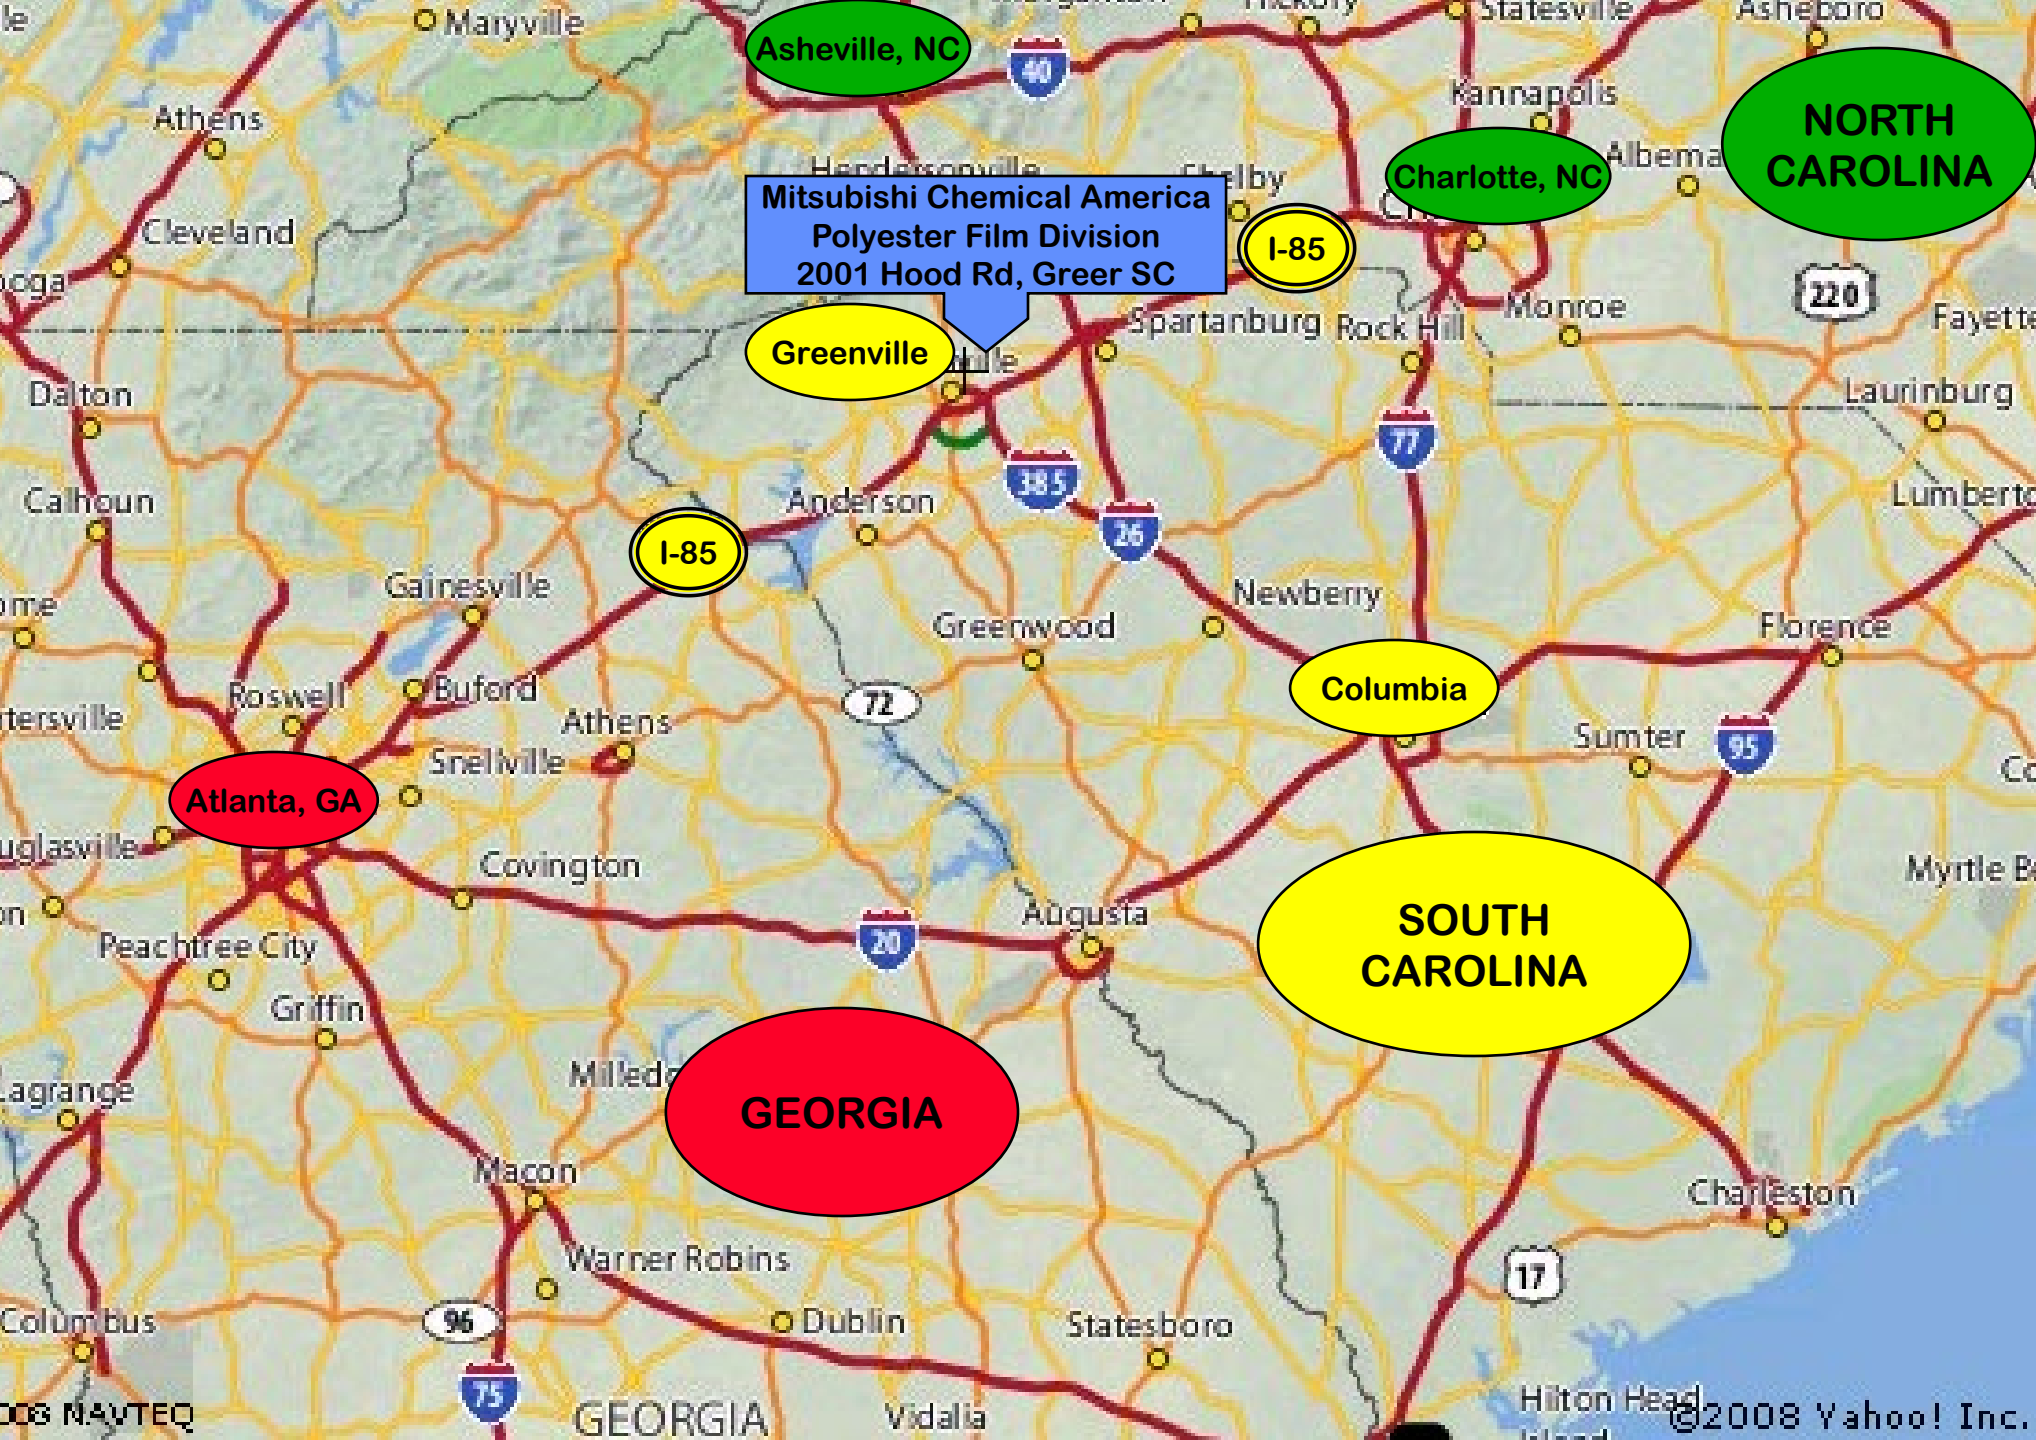

**Mitsubishi Chemical America
Polyester Film Division**
2001 Hood Road
Greer, South Carolina
864-879-5000

Directions to Mitsubishi Chemical America via I-85:

- Exit off I-85 onto Hwy 14 West toward Greer
- At 5th traffic signal on Hwy 14, turn left onto S. Buncombe Road (unmarked intersection w/2 left turn lanes - note church on right)
- At 5th traffic signal on S. Buncombe, turn left onto Hood Road
- Mitsubishi Chemical America is .8 mile on left
- Entrance #1 – Construction Parking
- Entrance #2 – Security
- Entrance #3 – Admin/R&D Visitor Parking (Lobby in Admin bldg on left)
- Entrance #4 – South Gate / Shipping & Receiving

NORTH CAROLINA

Asheville, NC

Charlotte, NC

Greenville

**Mitsubishi Chemical America
Polyester Film Division
2001 Hood Rd, Greer SC**

Columbia

Atlanta, GA

SOUTH CAROLINA

GEORGIA